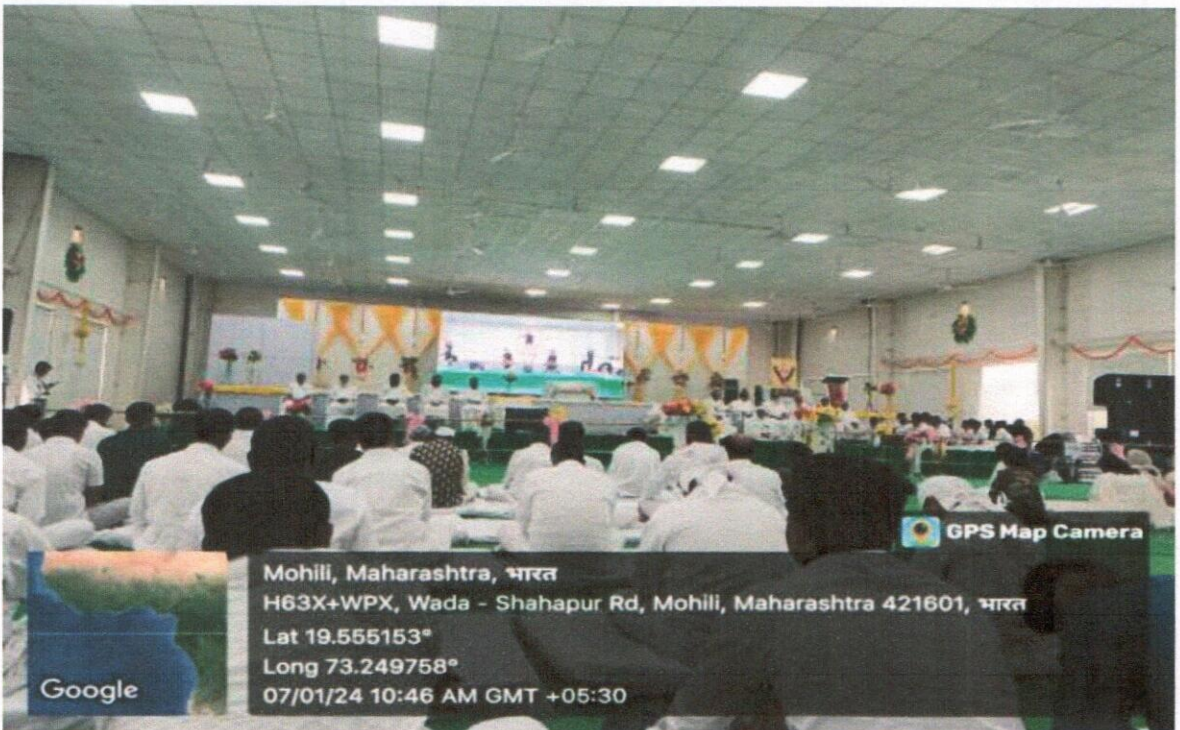

ATMA MALIK INSTITUTE OF TECHNOLOGY AND RESEARCH (AMRIT)

Mohili-Aghai, Shahapur, Thane, Maharashtra, India. Pincode: 421603
Contact: +91 7720012139 / +91 9552773875, info@vishwatmakengg.in

Meditation Camp images