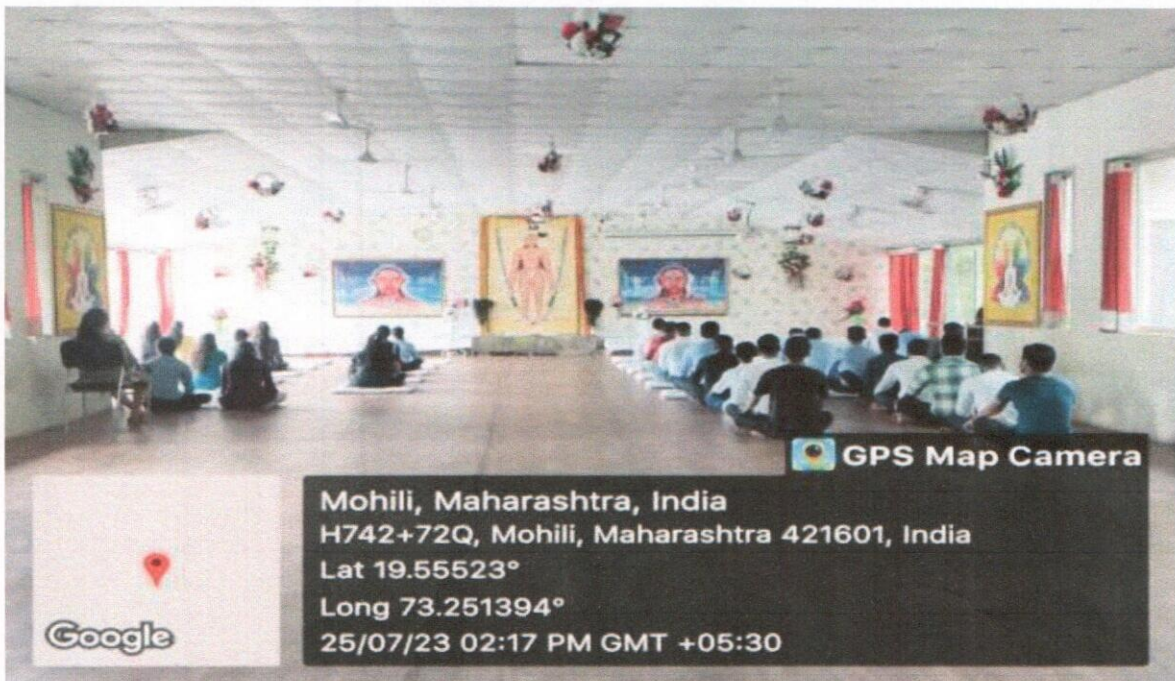

ATMA MALIK INSTITUTE OF TECHNOLOGY AND RESEARCH (AMRIT)

Mohili-Aghai, Shahapur, Thane, Maharashtra, India. Pincode: 421603
Contact: +91 7720012139 / +91 9552773875, info@vishwatmakengg.in

Faculties Attending Meditation