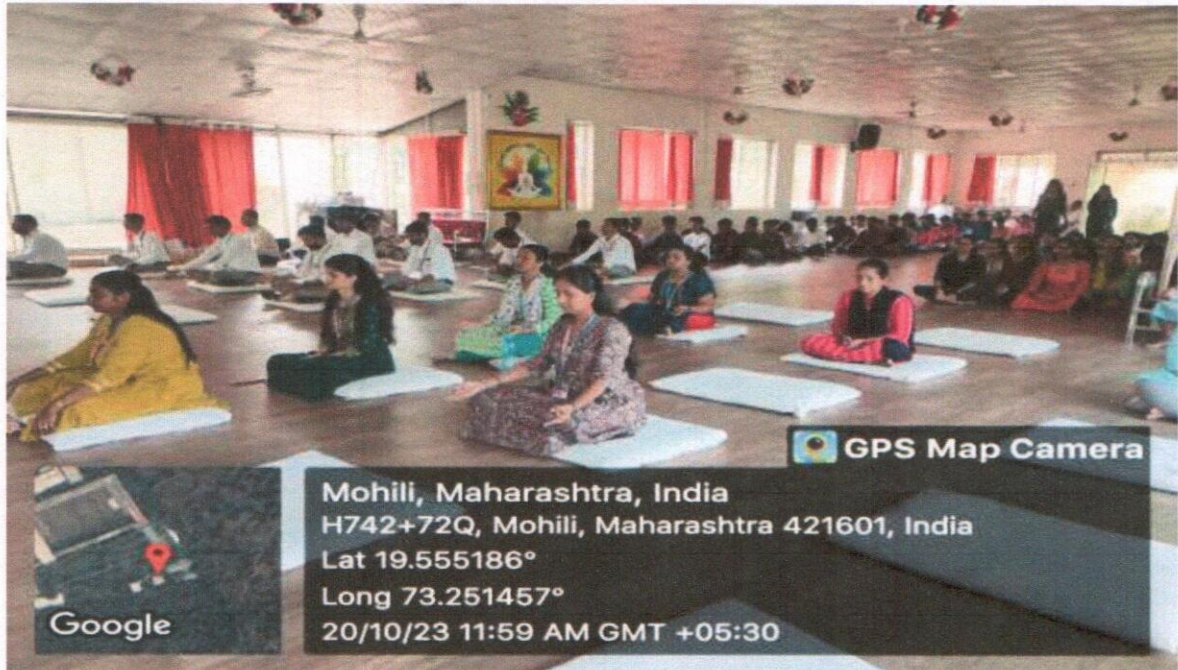

ATMA MALIK INSTITUTE OF TECHNOLOGY AND RESEARCH (AMRIT)

Mohili-Aghai, Shahapur, Thane, Maharashtra, India. Pincode: 421603
Contact: +91 7720012139 / +91 9552773875, info@vishwatmakengg.in

Students attending meditation class: