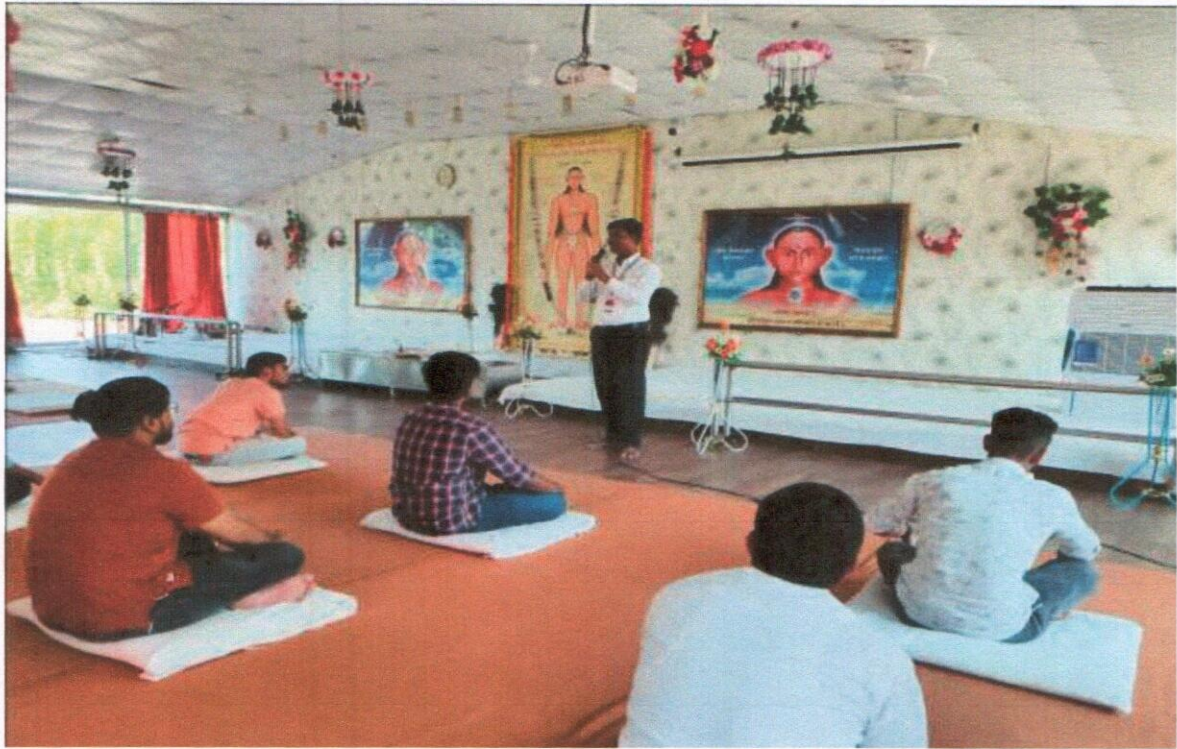

ATMA MALIK INSTITUTE OF TECHNOLOGY AND RESEARCH (AMRIT)

Mohili-Aghai, Shahapur, Thane, Maharashtra, India. Pincode: 421603
Contact: +91 7720012139 / +91 9552773875, info@vishwatmakengg.in

Guidance on Yoga by Panbude sir