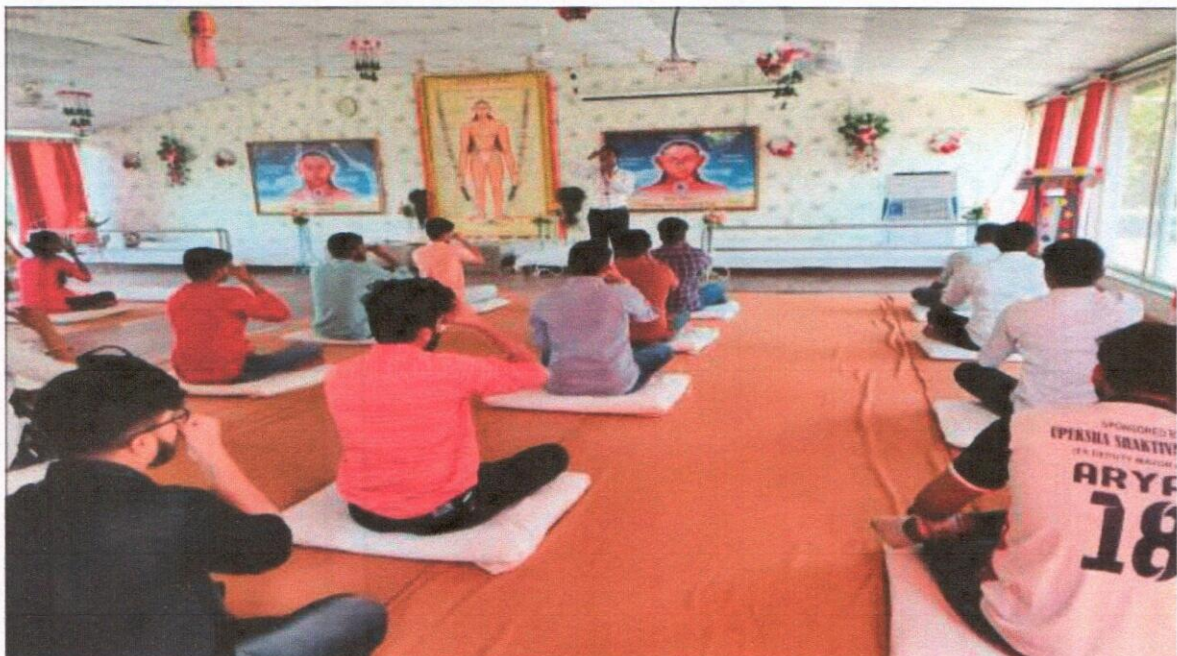

Guidance on Yoga by Panbude sir