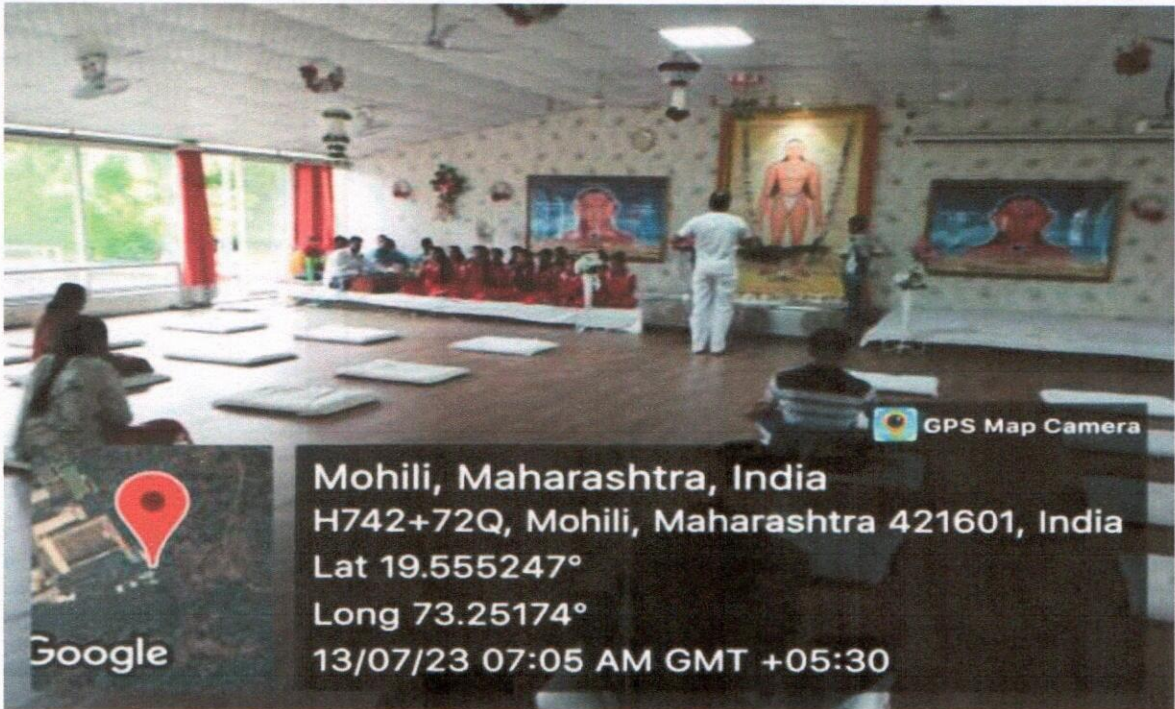

ATMA MALIK INSTITUTE OF TECHNOLOGY AND RESEARCH (AMRIT)

Mohili-Aghai, Shahapur, Thane, Maharashtra, India. Pincode: 421603
Contact: +91 7720012139 / +91 9552773875, info@vishwatmakengg.in

Arati and Satasang Seva