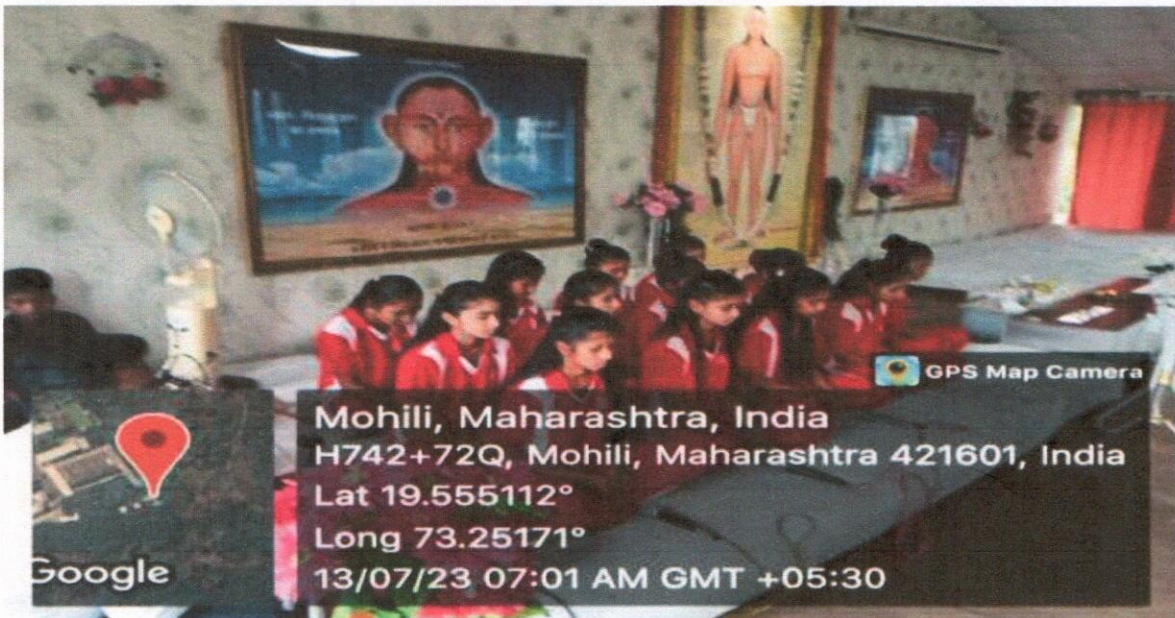

Mohili, Maharashtra, India
H742+72Q, Mohili, Maharashtra 421601, India
Lat 19.555247°
Long 73.25174°
13/07/23 07:05 AM GMT +05:30