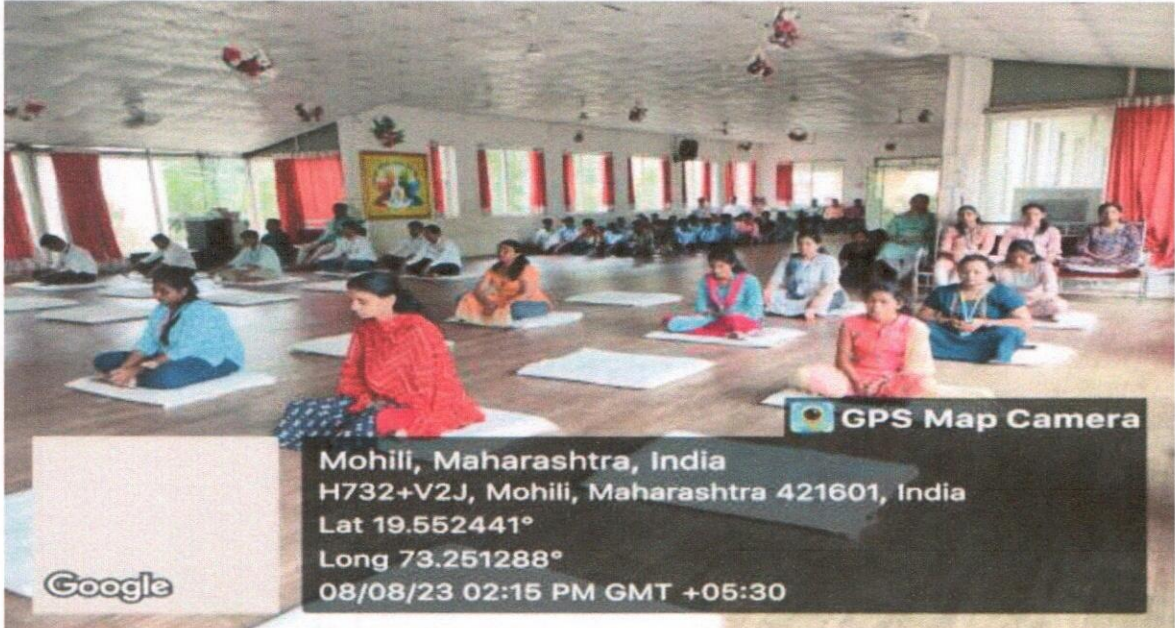

ATMA MALIK INSTITUTE OF TECHNOLOGY AND RESEARCH (AMRIT)

Mohili-Aghai, Shahapur, Thane, Maharashtra, India. Pincode: 421603
Contact: +91 7720012139 / +91 9552773875, info@vishwatmakengg.in

Faculties Attending Meditation