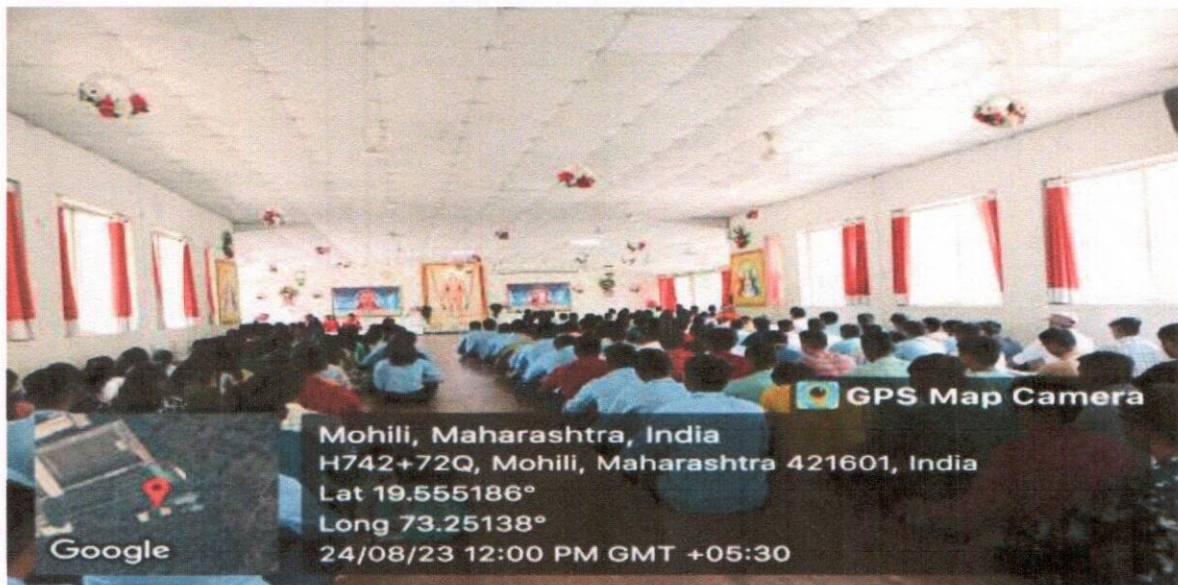

ATMA MALIK INSTITUTE OF TECHNOLOGY AND RESEARCH (AMRIT)

Mohili-Aghai, Shahapur, Thane, Maharashtra, India. Pincode: 421603
Contact: +91 7720012139 / +91 9552773875, info@vishwatmakengg.in

Students attending meditation class: