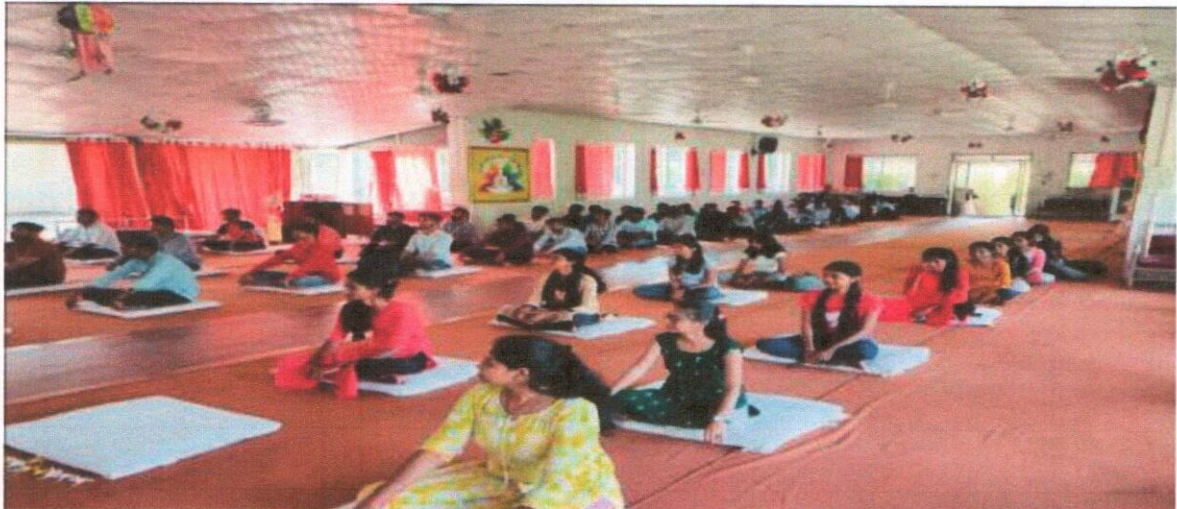

Guidance on Yoga by Panbude sir