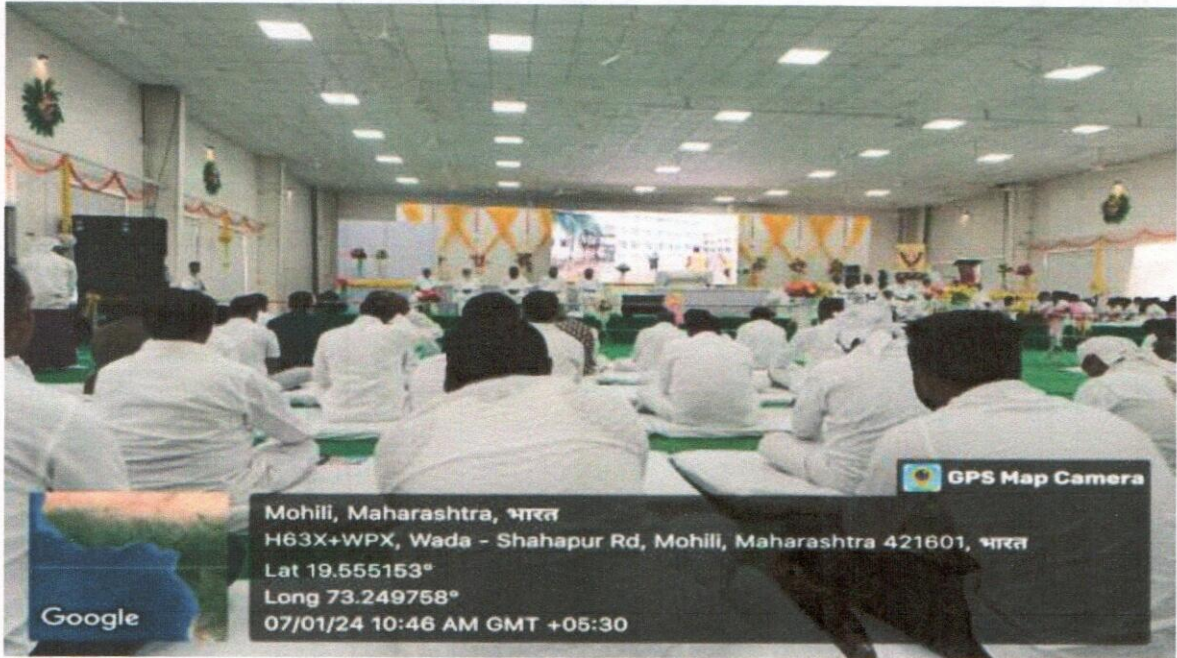

At AMRIT like every year Satsang Shibir (Meditation Camp) is being organized on 7th January where people from surrounding village gather to take blessings of Param Pujya Sasguru Mauli.

ATMA MALIK INSTITUTE OF TECHNOLOGY AND RESEARCH (AMRIT)