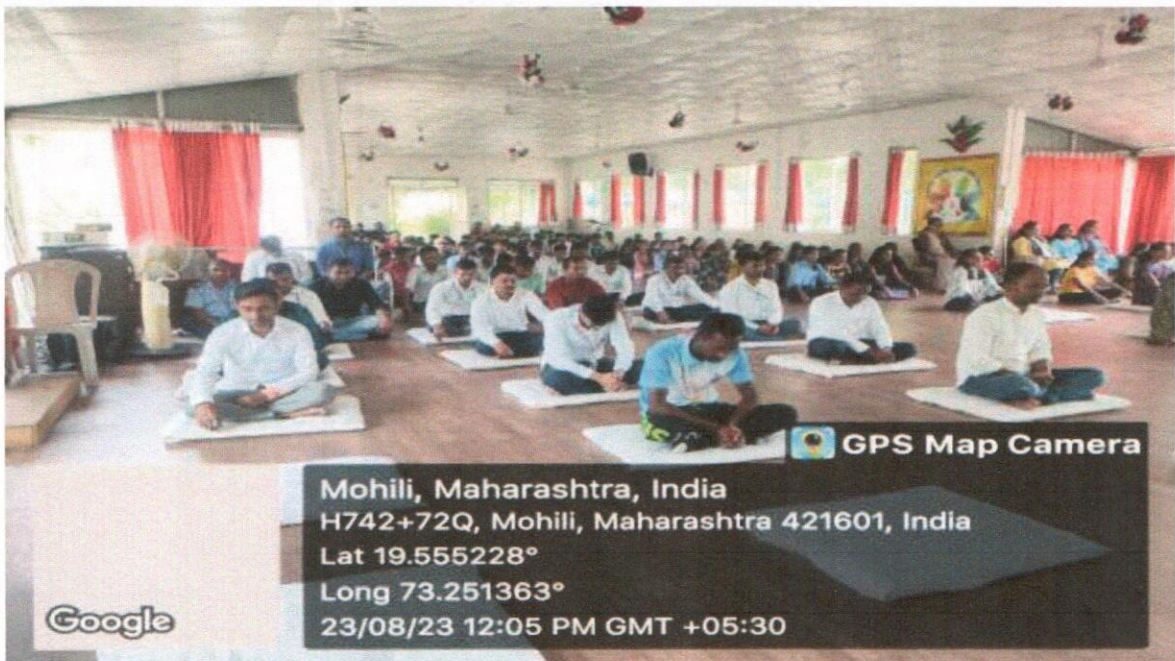

ATMA MALIK INSTITUTE OF TECHNOLOGY AND RESEARCH (AMRIT)

Mohili-Aghai, Shahapur, Thane, Maharashtra, India. Pincode: 421603
Contact: +91 7720012139 / +91 9552773875, info@vishwatmakengg.in

Faculties Attending Meditation